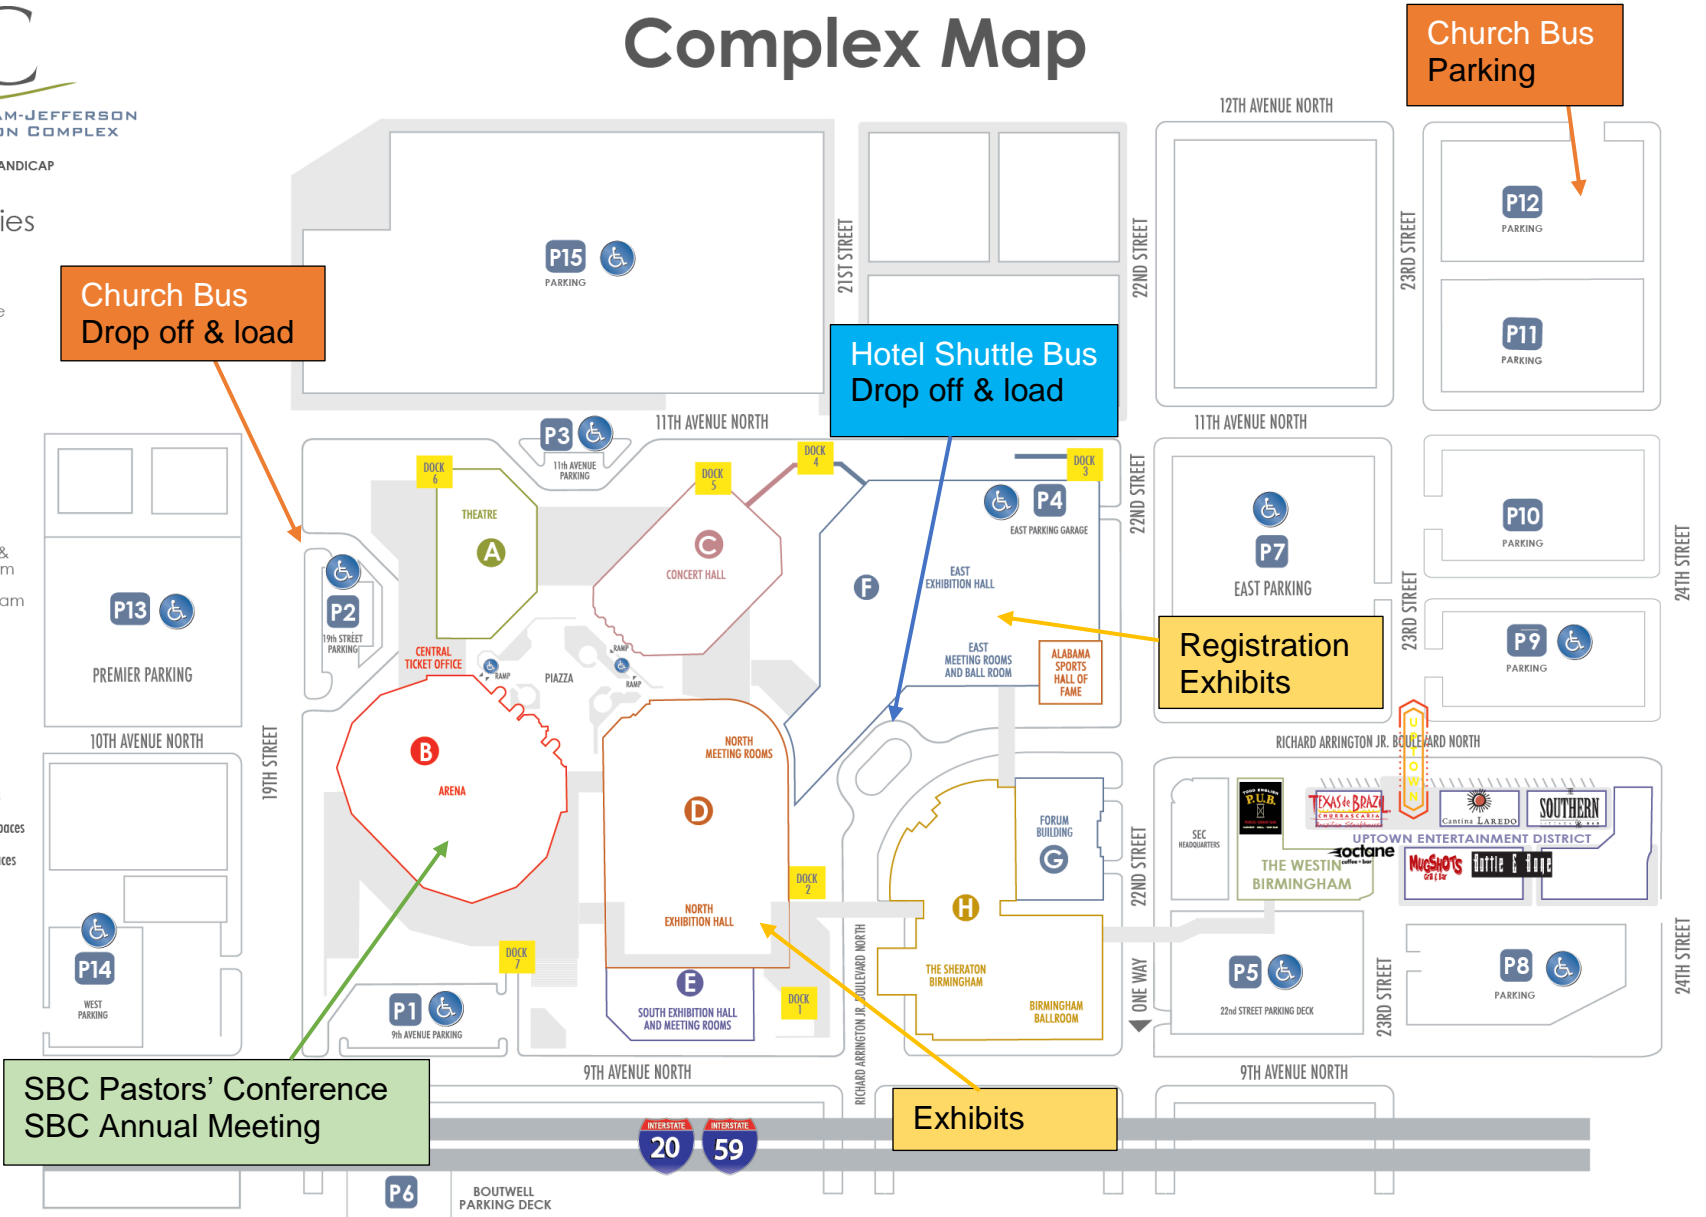

Complex Map

Complex Facilities

- A** Theatre
- B** Arena & Central Ticket Office
- C** Concert Hall
- D** North Exhibit Hall & Meeting Rooms
- E** South Exhibit Hall & Meeting Rooms
- F** East Exhibit Hall & Meeting Rooms
- G** Forum Building
- H** The Sheraton Hotel & Birmingham Ballroom
- I** The Westin Birmingham

Parking Key **P**

- P1** 9th Avenue Parking | 100 Spaces
- P2** 19th Street | 48 Spaces
- P3** 11th Avenue | 22 Spaces
- P4** East Parking Garage | 250 Spaces
- P5** 22nd Street Parking Deck | 1500 Spaces
- P6** Boutwell Parking Deck | 1600 Spaces
- P7** East Parking | 353 Spaces
- P8** Lot 8 | 157 Spaces
- P9** Lot 9 | 288 Spaces
- P10** Lot 10 | 120 Spaces
- P11** Lot 11 | 60 Spaces
- P12** Lot 12 | 90 Spaces
- P13** Premier Parking | 250 Spaces
- P14** West Parking | 190 Spaces

Church Bus
Drop off & load

Hotel Shuttle Bus
Drop off & load

Registration
Exhibits

Exhibits

SBC Pastors' Conference
SBC Annual Meeting

Church Bus
Parking